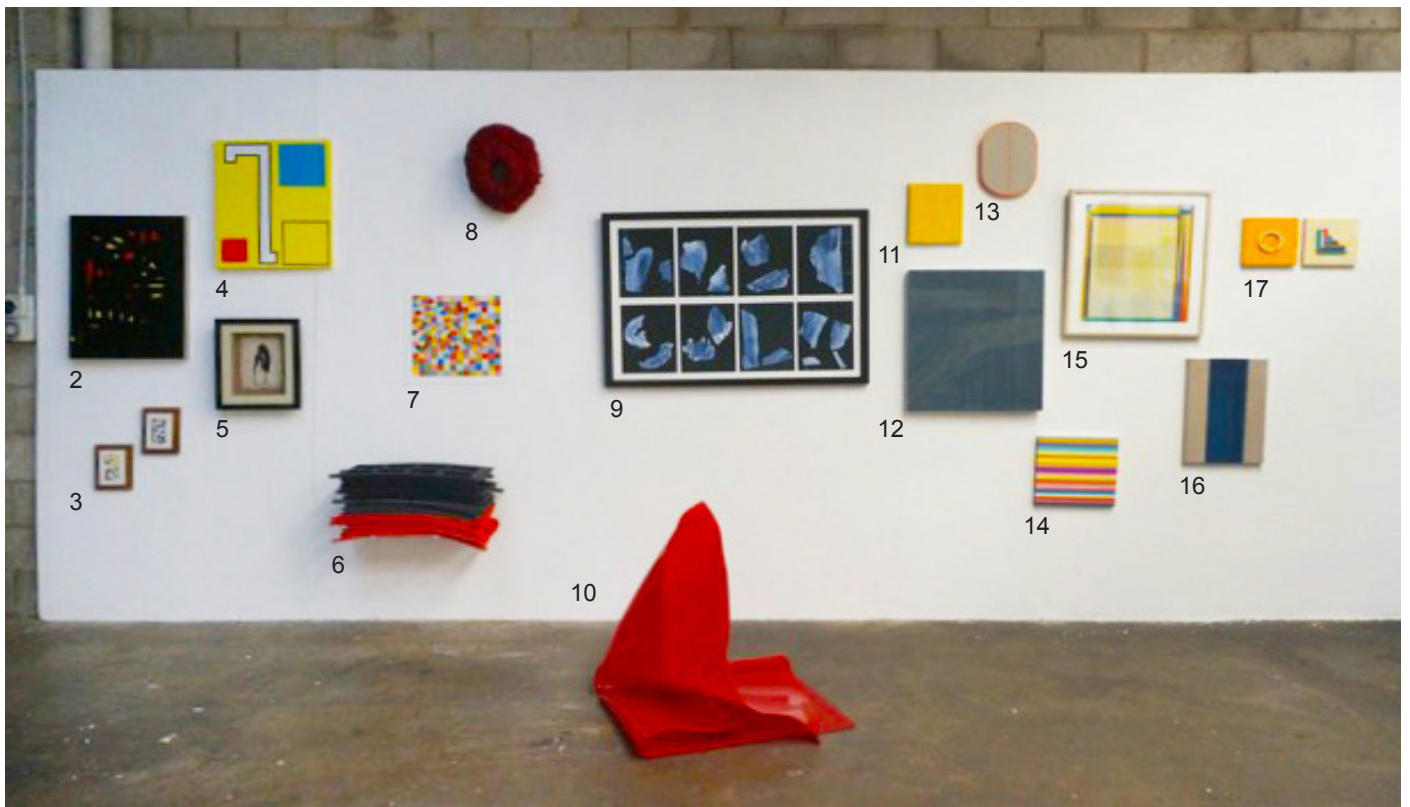

Annual Group Show 2017

18 - 27 May 2017

Opening Thursday 18 May 6-8 pm

Main Showroom Wall 1

view from left to right:

2. Karmyn Gibson
3. Sandra Curry
4. Hiroshi Harada
5. Judy-Ann Moule
6. Marlene Sarroff
7. Kate Mackay
8. Olivia Arnold
9. Harry Aizenberg
10. Anya Pesce
11. Alexandra Kennedy
12. Wendy Kelly
13. Louise Blyton
14. Tania Alexander
15. Cornelis Timmer
16. Pam Aitken
17. Michelle Le Dain
18. Sarah Fitzgerlad